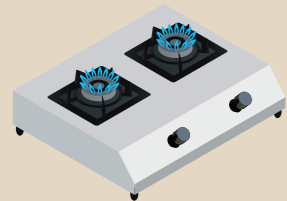

Gas Dryer

Or

Cooking Appliance

Table Top Cooker

A

- Made in Japan
- Fast drying
- Anti-allergy

TGC RJD430
Gas Dryer
Drying Capacity: 4.3kg
Retail Price : \$4,330
Promotion Price \$3,230
Dimensions (H x W x D) (mm) : 586 x 550 x 506

B

- Made in Japan
- Fast drying
- Anti-allergy

TGC RJD650
Gas Dryer
Drying Capacity: 6.5kg
Retail Price : \$4,730
Promotion Price \$3,230
Dimensions (H x W x D) (mm) : 661 x 650 x 561

1

- Super strong flame
- Simmer burner design

Dimensions (H x W x D) (mm): 125(55)* x 730 x 420
Cut-out Dimensions (W x D) (mm): 670 x 350
Color: Stainless Steel

5.0kW

6

- Simmer burner design
- Tempered Glass

SIMPA HZB62G
Two Burners Built-in Hob
Retail Price : \$4,580
Promotion Price \$3,280
Monthly Instalment \$164 x 20 months