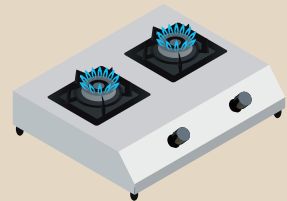

Free \$410 humidity duct

Gas Dryer

Or

Cooking Appliance

Table Top Cooker

Built-in Hob

A

- Made in Japan
- Fast drying
- Anti-allergy

TGC RJD430
Gas Dryer
Drying Capacity: 4.3kg
Retail Price : \$4,330
Promotion Price \$3,230
Dimensions (H x W x D) (mm) : 586 x 550 x 506

B

- Made in Japan
- Fast drying
- Anti-allergy

TGC RJD650
Gas Dryer
Drying Capacity: 6.5kg
Retail Price : \$4,730
Promotion Price \$3,230
Dimensions (H x W x D) (mm) : 661 x 650 x 561

Dimensions (H x W x D) (mm): 125(55)* x 730 x 420
Cut-out Dimensions (W x D) (mm): 670 x 350
Color: Stainless Steel

5.0kW

6

- Simmer burner design
- Tempered Glass

SIMPA HZB62G
Two Burners Built-in Hob
Retail Price : \$4,580
Promotion Price \$3,280
Monthly Instalment \$164 x 20 months