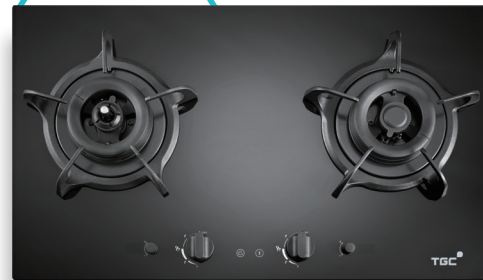

RMM/OT/1222

IoT 智能爐具系列 Smart (IoT) Appliance Series

HZB62GPN

智SMART

全面智能操控
Smart Control

智能爐具特點 FEATURES

即將推出
Coming Soon

智能過熱熄火嵌入式平面爐 Smart Overheat Shutoff Built in Hob

TGC HZB62GMN

配備藍牙功能，可運用應用程式監察爐具使用情況及遙距關火
With Bluetooth function, able to use application to monitor appliance and remotely turn off flame

過熱熄火功能避免食物燒焦或炸油著火，煮食更安心
Overheat shutoff function avoids burning food or combustion of oil

SIMPA HZB62GPN

左爐頭具備煲水功能，水滾自動關火
Left burner equips water boiling function, flame cut off automatically

左右爐頭設有雙時間掣功能，方便煮食
Timer function for both left and right burners, easy to cook

智能控制器 Smart Controller ^