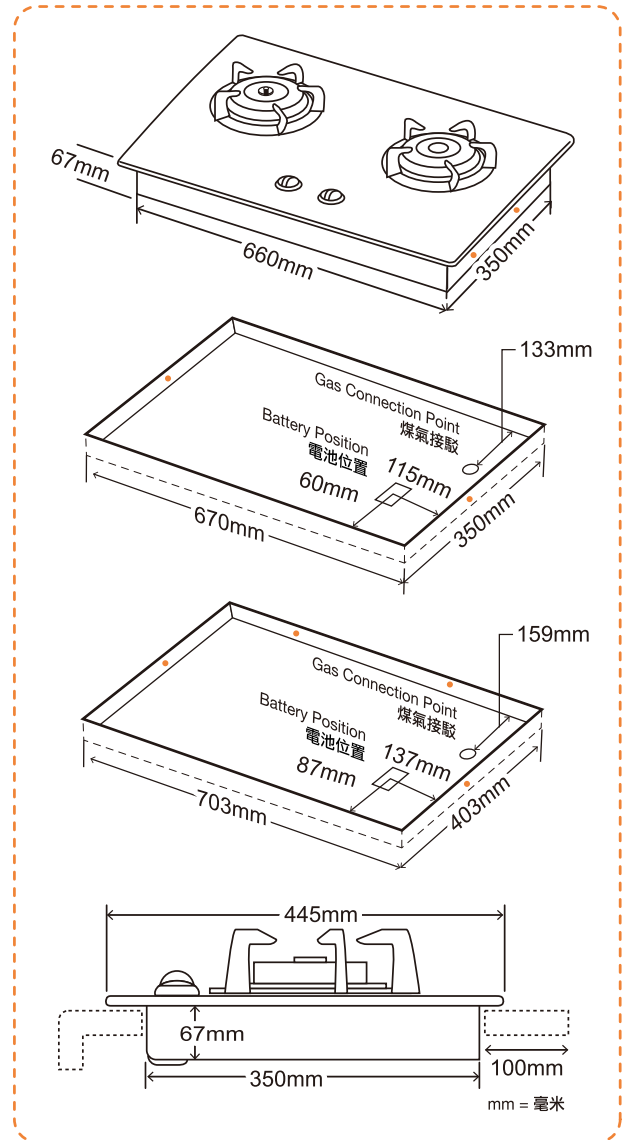

STB62GM

- 左邊智能爐頭具備定時煮食、煎炸定溫及定時煲湯功能
Left Intelligent Burner is equipped with Timer Cooking Function, Frying Temperature Control Function, and Timer Function for soup
- 左邊智能爐頭備有全港首創的過熱熄火及離鍋小火功能
Left Intelligent Burner offers Hong Kong's first-ever Overheating Shutoff and Pot-lift Protection Functions
- 密封式爐頭設計，防止溢瀉汁液流進爐內
Sealed burner avoids food spills and facilitates easy cleaning
- 適合兩種枱面開孔，安裝靈活
Flexible installation suitable for two cut-hole sizes

型號 Model	STB62GM	
顏色及物料 Colour and Material	黑色強化玻璃面 Black Tempered Glass	
整體尺寸 Dimensions 高 x 闊 x 深 (毫米 / 吋) H x W x D (mm/inch)	142(67)* x 745 x 445 / 5.6(2.6)* x 29.3 x 17.5	
開孔尺寸 Cut-out Dimensions 闊 x 深 (毫米 / 吋) W x D (mm/inch)	670 x 350 / 26.4 x 13.8 703 x 403 / 27.7 x 15.9	
用氣量 Gas Consumption 最高/最低 - 兆焦耳/小時(千瓦) Max./Min. - MJ/hr (kW)	左爐頭 Left Burner	15.1 (4.2) - 2.9 (0.8)
	右爐頭 Right Burner	18.0 (5.0) - 1.8 (0.5)
電源供應 Electric Supply	'D'型電池1.5伏特 x 2 'D' Size Battery 1.5V x 2	