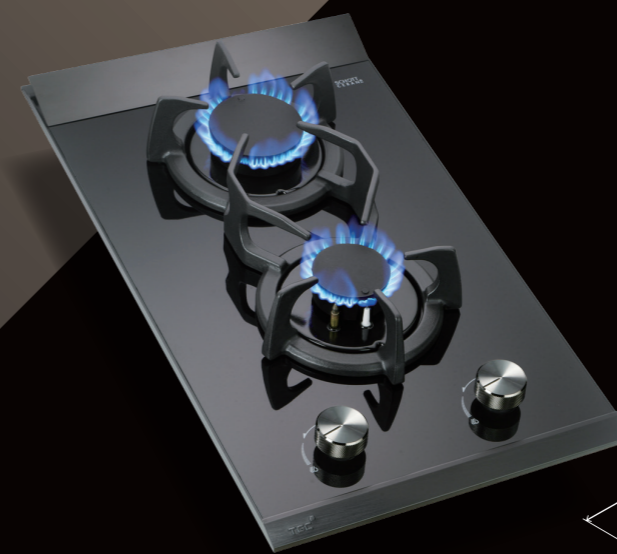

DOMINO

組合式煮食爐系列

Flexi Domino Hob Series

自由組合 自煮空間

Create Your Own **Combinations**

適合直接更換多款現有單頭嵌入式煮食爐

Applicable to direct replacement of most dominos

日本製 Made in Japan

Good Design
Award 2019

DOMINO SERIES

極炎火爐頭 MEGA FLAME BURNER RJB31CT

- 自動熄火時間功能
Timer function
- 火力特強，最高可達 6.0 千瓦
Extra powerful gas rating up to 6.0kW
- 獨立芯火調校，配合不同烹調需要
Independent simmer flame control facilitates different cooking needs

密封爐頭 SEALED BURNER RJB32C

- 大小爐頭備有不同火力，方便不同煮食需要
Large and small burners to suit different cooking needs
- 密封式爐頭設計，方便清潔又衛生
Easy-to-clean and hygienic sealed burner design

燒烤爐頭 GRILL BURNER RJB31CG

- 特製燒烤板可導走多餘油分，帶來健康方便的明火燒烤體驗
Healthy and convenient flame grilling with specially designed grill plate to divert excess oil
- 設有兩個易拆式爐碟盛載燒烤汁液，方便清潔
Two detachable drip pans to facilitate easy cleaning