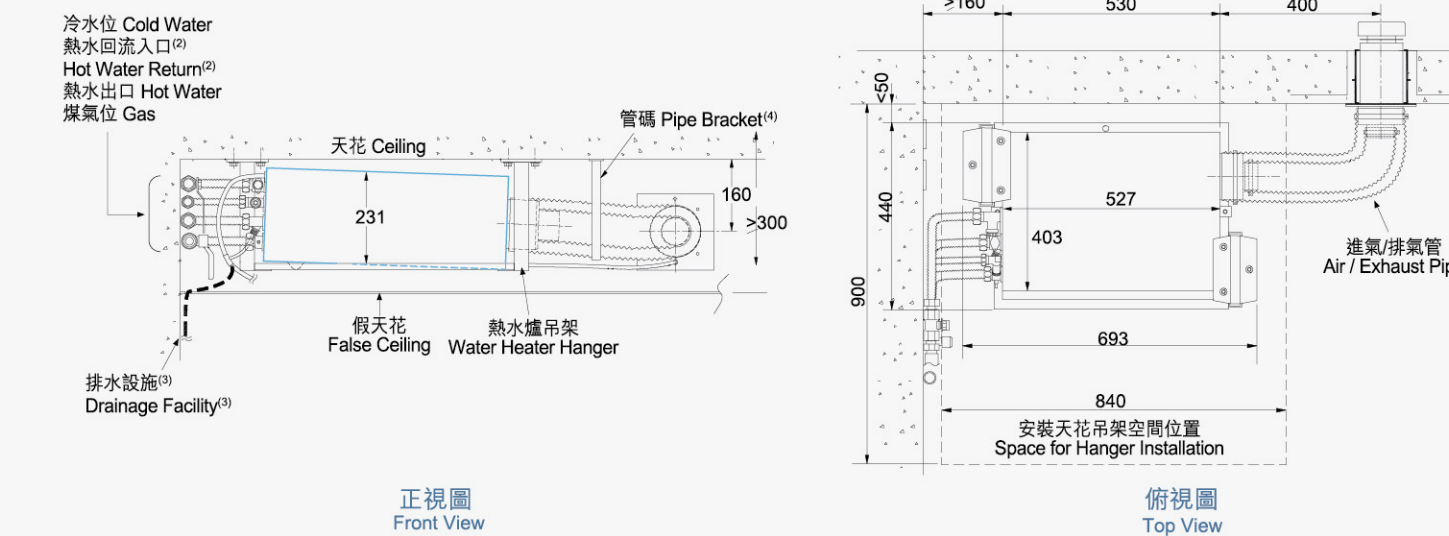

RBOX16R / QR 高位箱式煤氣恆溫熱水爐安裝位
High-level Box Type Temperature-modulated Water Heater Installation