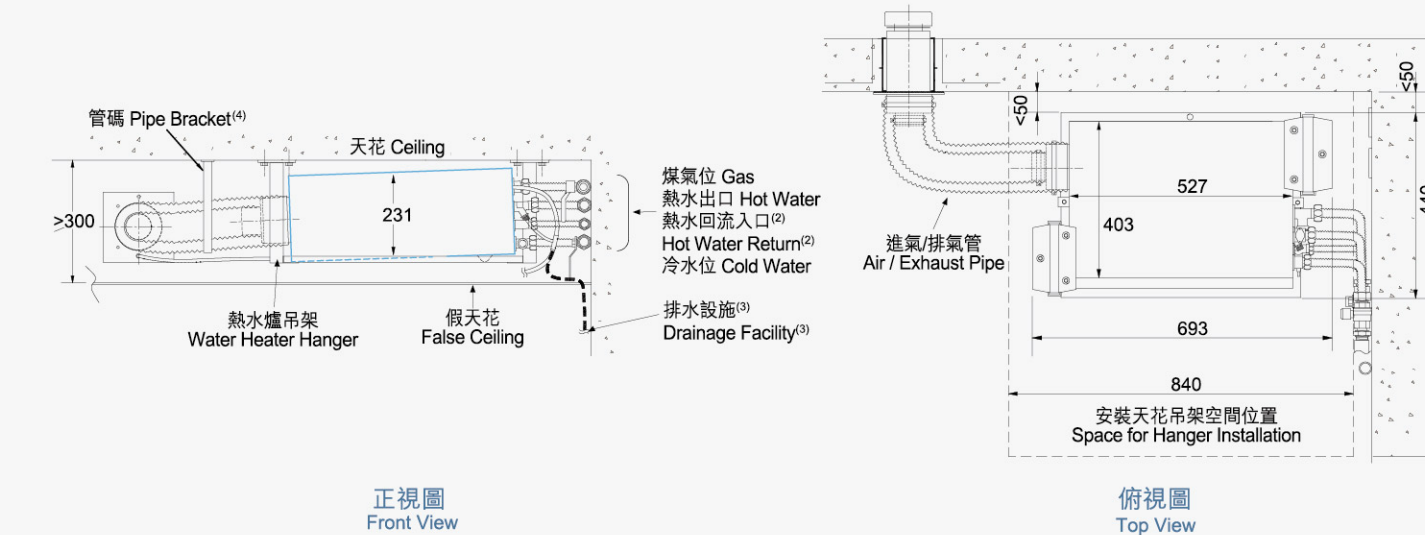

RBOX16L / QL 高位箱式煤氣恆溫熱水爐安裝位
High-level Box Type Temperature-modulated Water Heater Installation