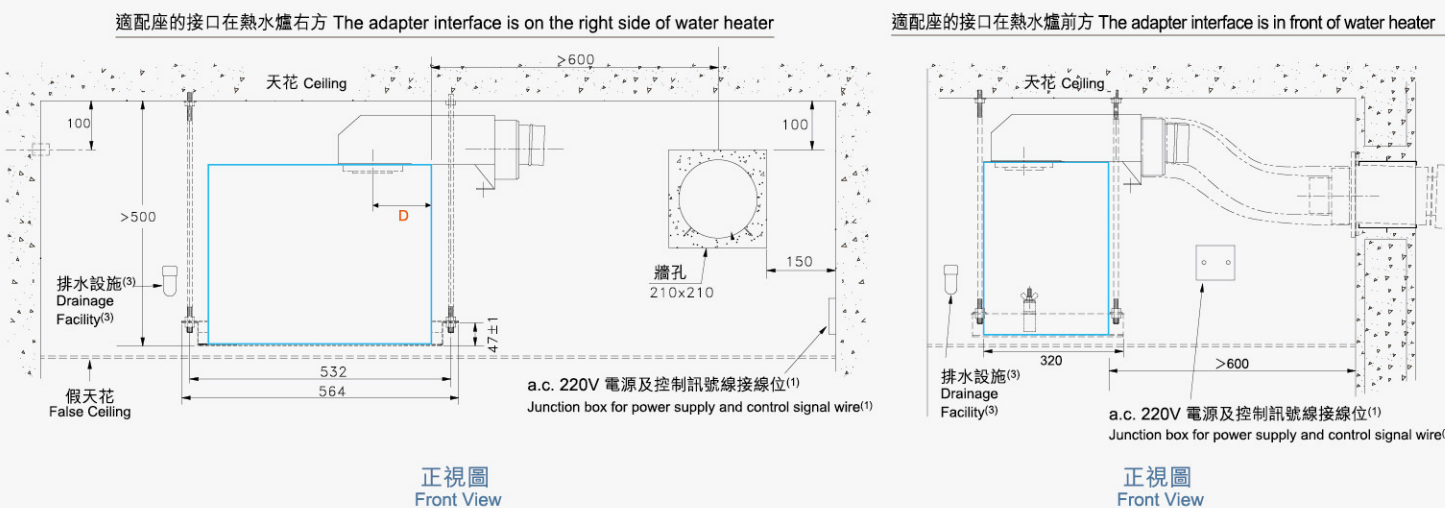

TRJW162/222 高位箱式煤氣恆溫熱水爐安裝位
High-level Box Type Temperature-modulated Water Heater Installation