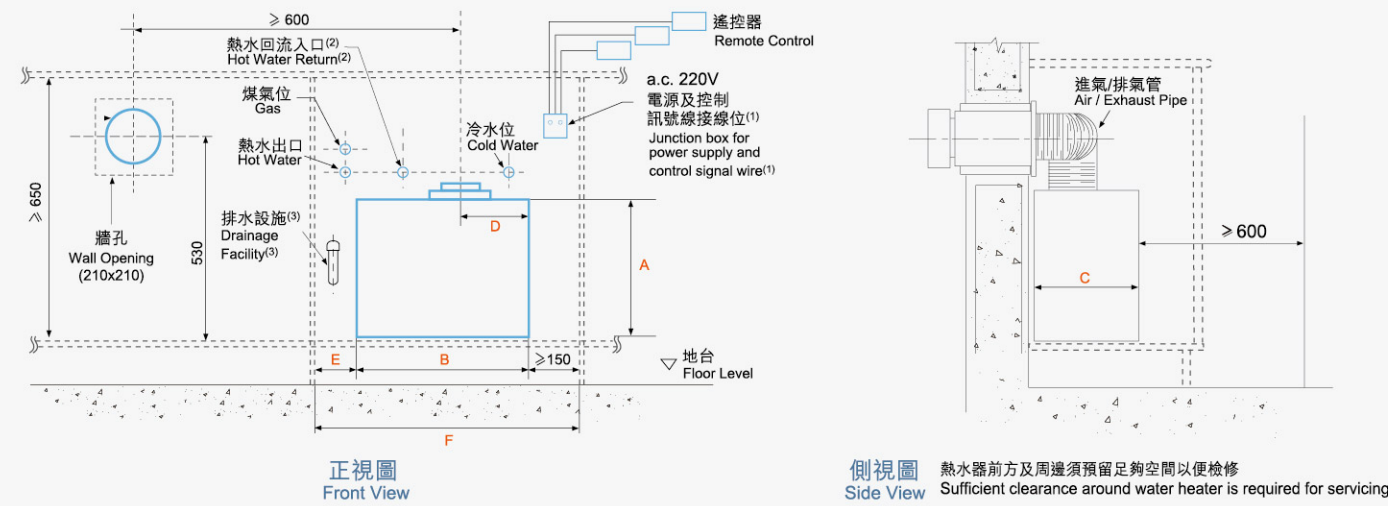

TRJW162/222 低位箱式煤氣恆溫熱水爐安裝位
Low-level Box Type Temperature-modulated Water Heater Installation