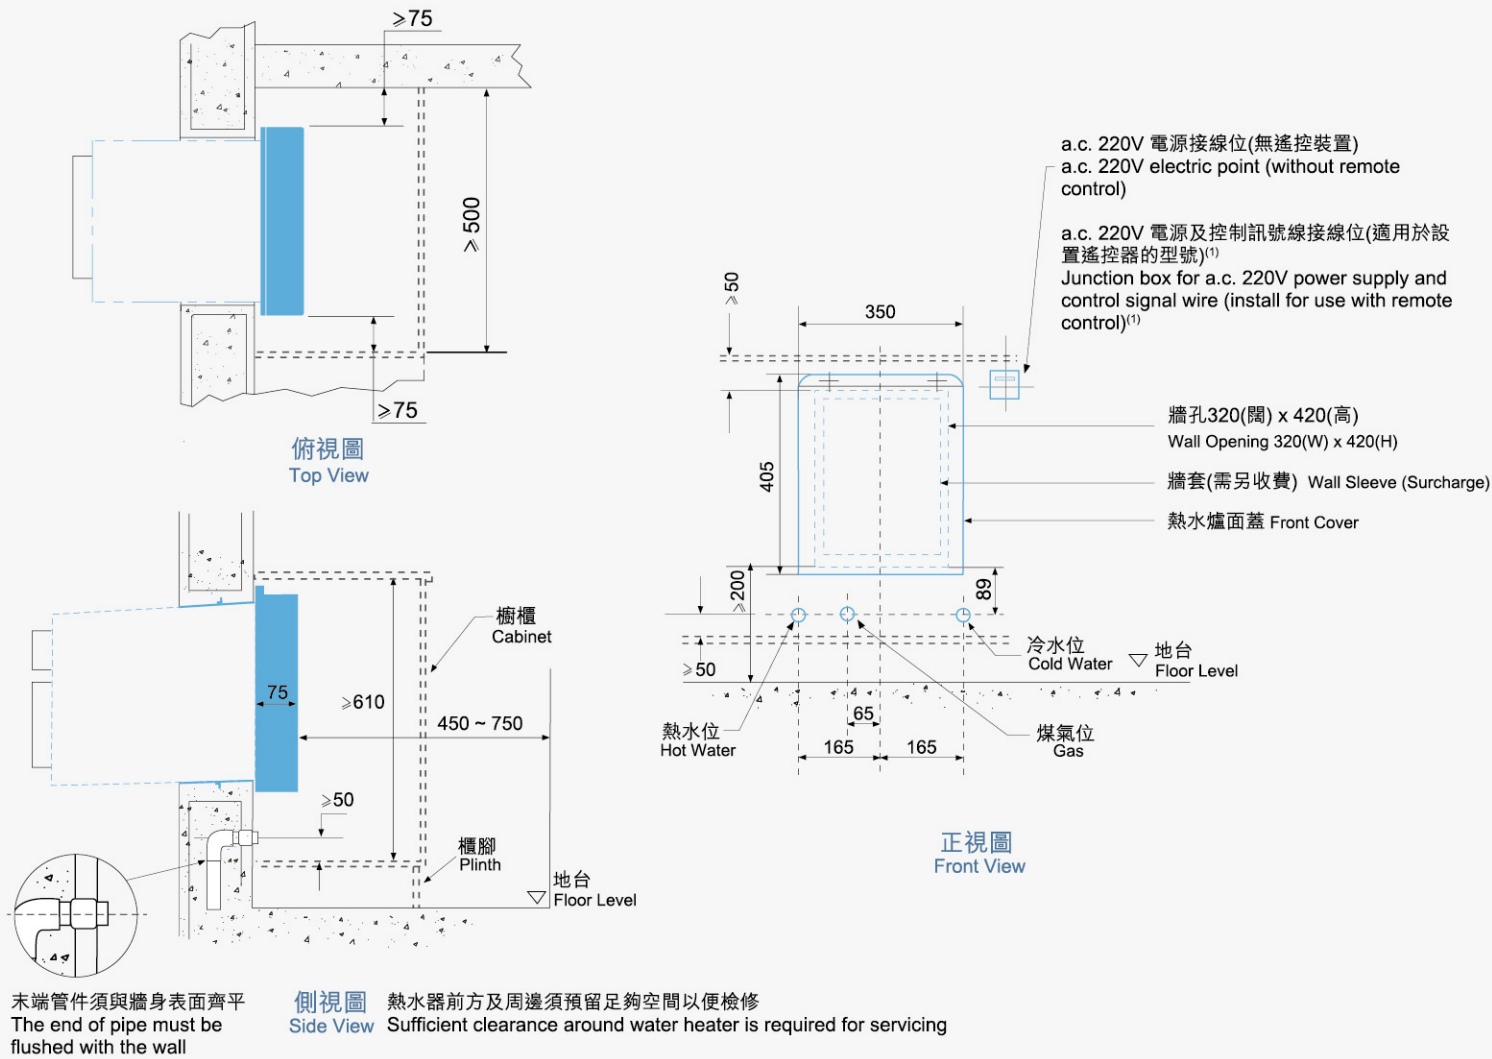

RJW15 / 20 低位超薄型恆溫熱水爐安裝位 Low-level Temperature-modulated Superslim Water Installation