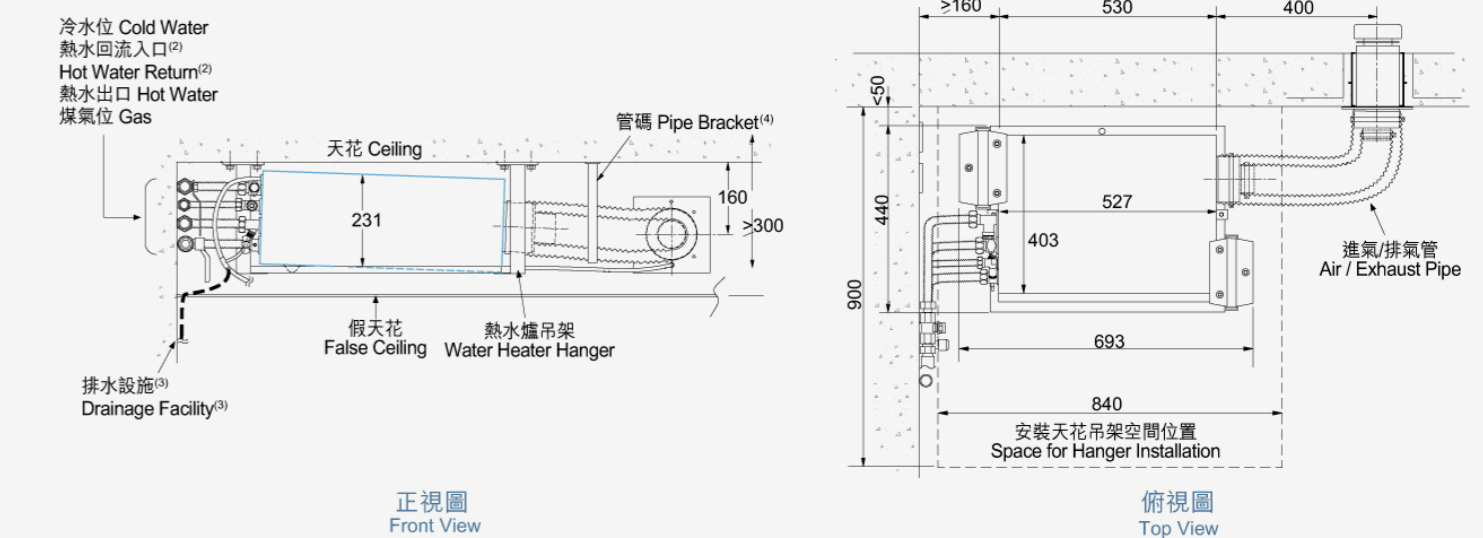

RBOX16R / QR 高位箱式煤氣恆溫熱水爐安裝位
High-level Box Type Temperature-modulated Water Heater Installation