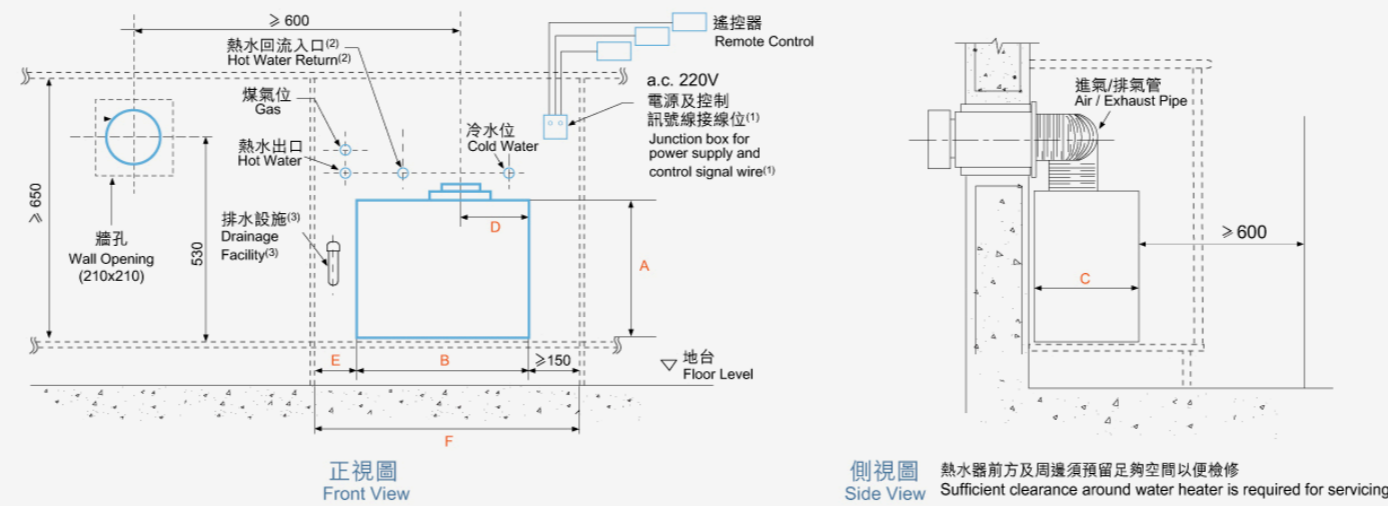

TRJW162/222 低位箱式煤氣恆溫熱水爐安裝位
Low-level Box Type Temperature-modulated Water Heater Installation