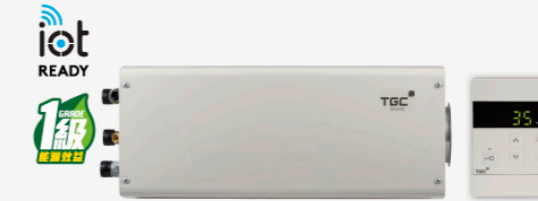

RBOX16L^

附送1個有線遙控器*
1 complimentary
wired remote control*

RBOX16R^