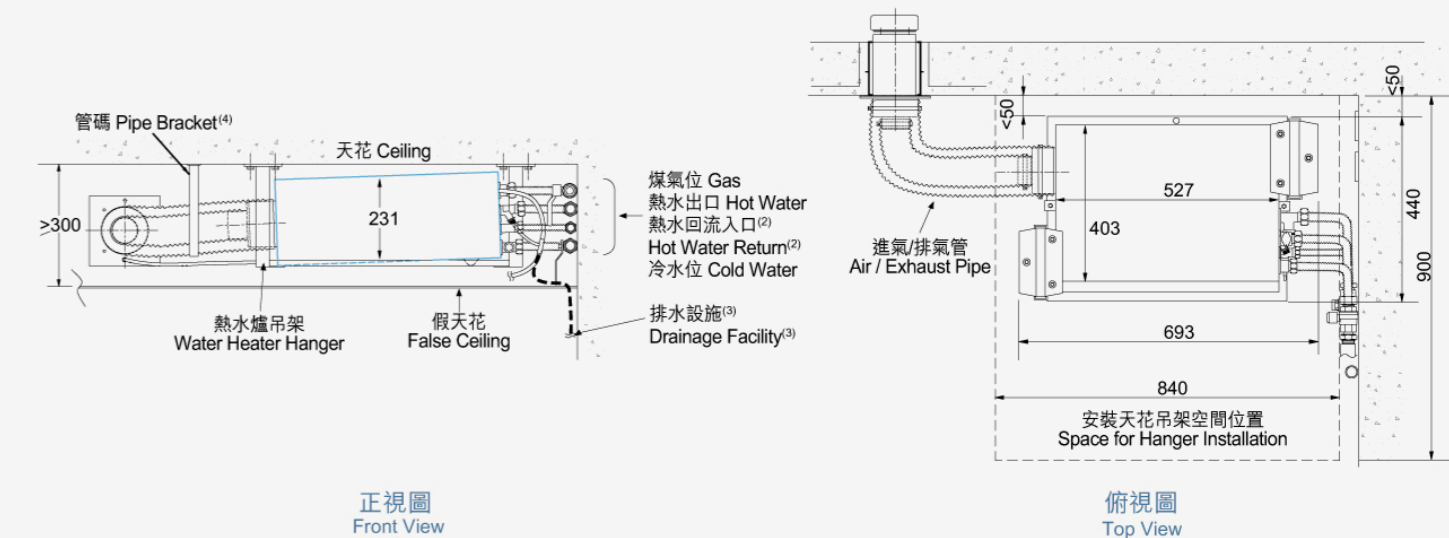

RBOX16L / QL 高位箱式煤氣恆溫熱水爐安裝位
High-level Box Type Temperature-modulated Water Heater Installation