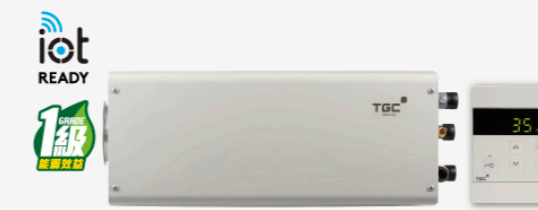

箱式系列 Box Type Series