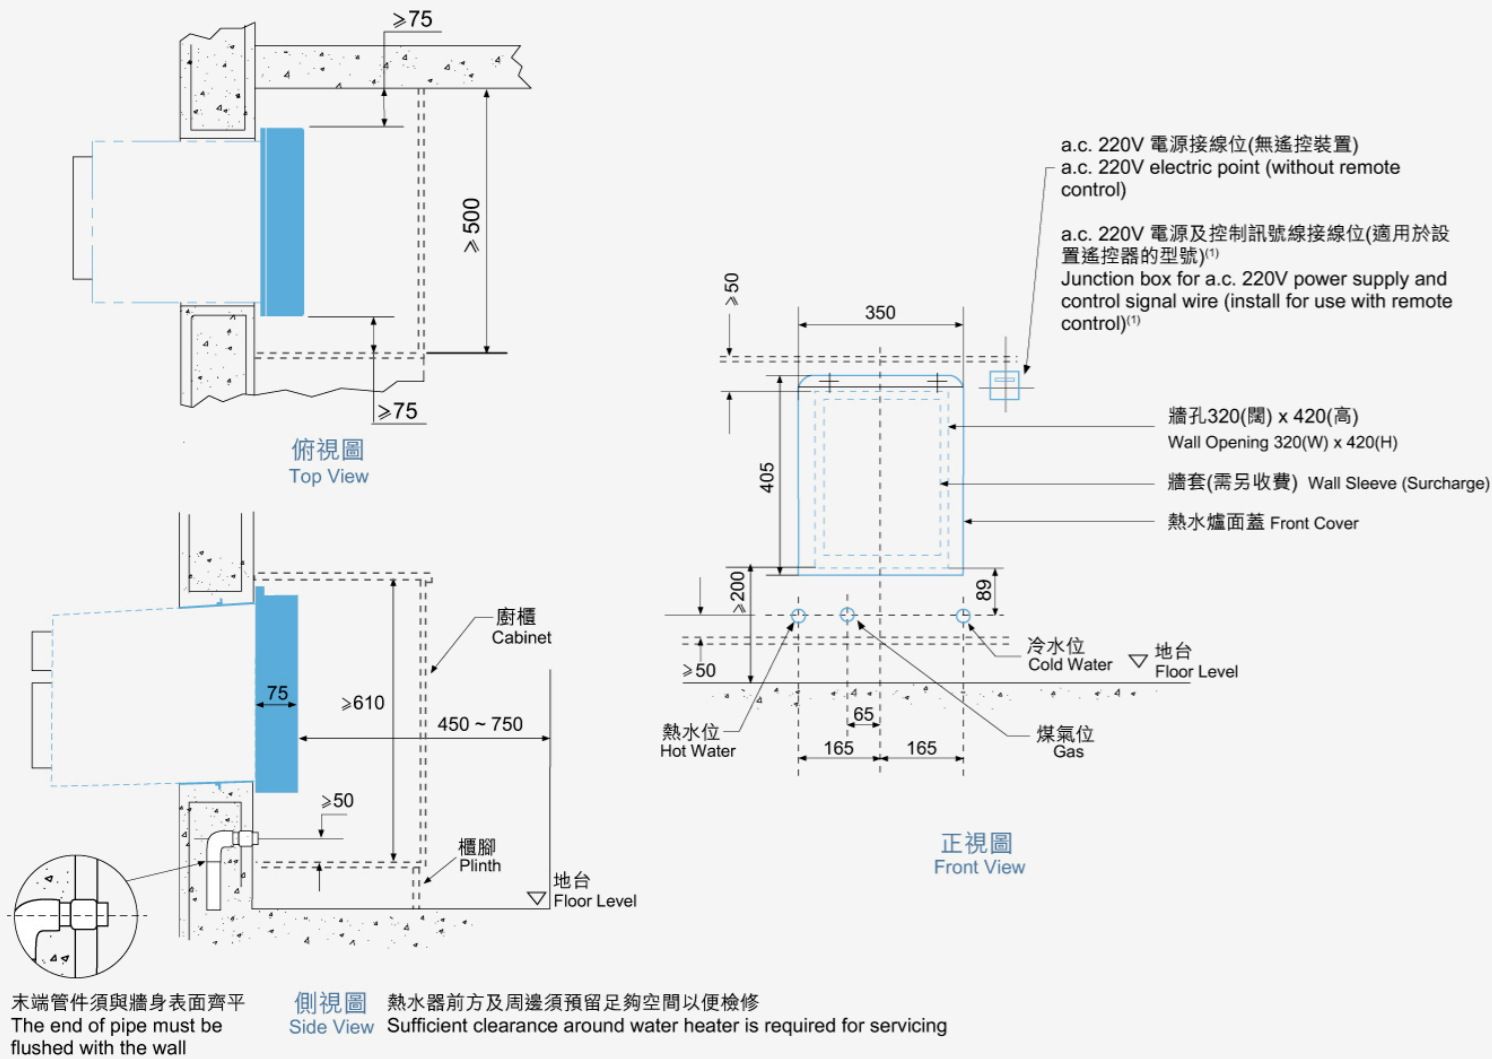

RJW15 / 20 低位超薄型恆溫熱水爐安裝位 Low-level Temperature-modulated Superslim Water Installation