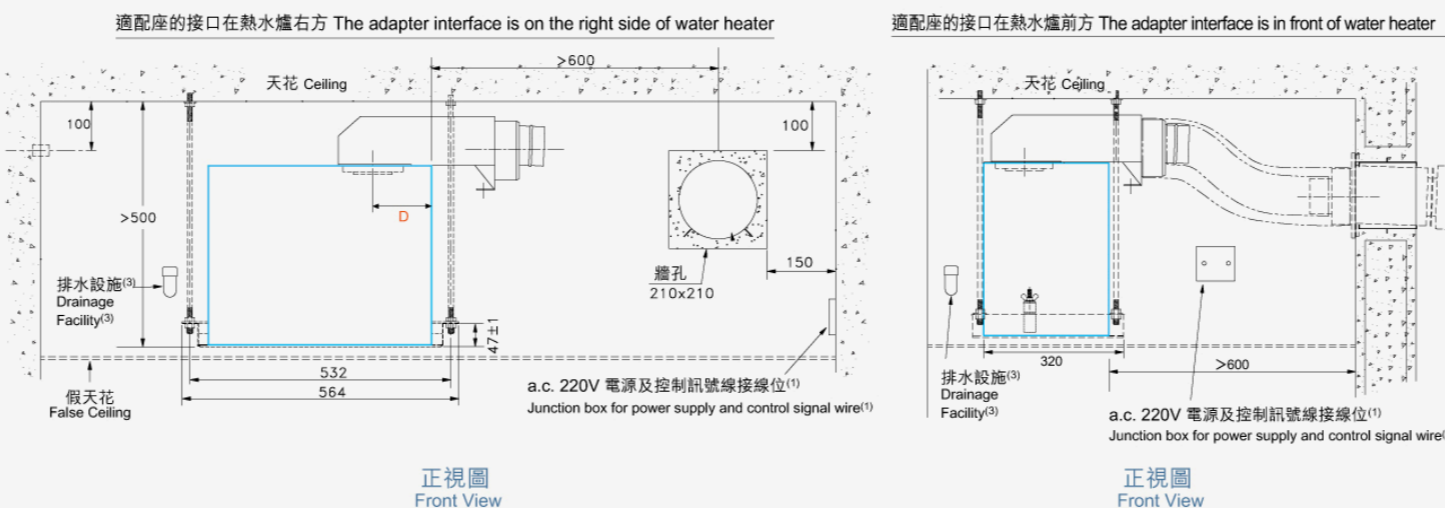

TRJW162/222 高位箱式煤氣恆溫熱水爐安裝位
High-level Box Type Temperature-modulated Water Heater Installation