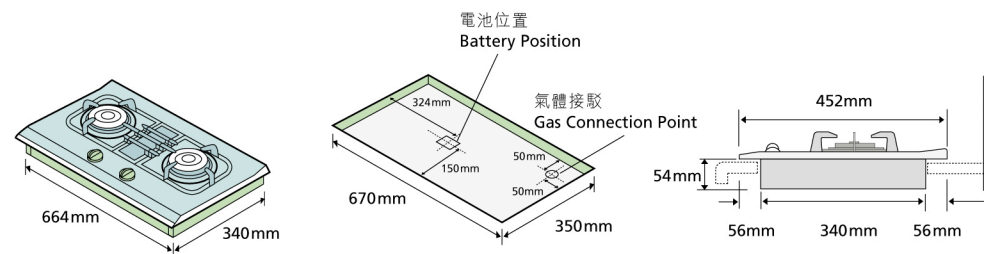

石油氣嵌入式平面爐系列

LPG BUILT-IN HOB SERIES

Rinnai 林內

拉絲面不銹鋼
Hairline Finish Stainless Steel Surface

RRDB62S \$4,180

- ◆ 全密封式爐頭設計，令食物汁液不易溢進爐頭內，易於清潔更衛生
Fully sealed burner design avoids food spills, facilitates easy cleaning and enhances hygiene
- ◆ 提供兩款開孔尺寸選擇
2 cut-out sizes available
- ◆ 特設輔助承托架
Special made auxiliary support

RRDB62S

^ RRDB62S亦可安裝於703 x 403毫米的櫃面開孔
RRDB62S can also be installed in 703 x 403mm bench top cut-out

強化玻璃面
Tempered Glass Surface

RRTB62S-G-LP \$4,980

RRTB83S-G-LP \$5,880

- ◆ 全密封式爐頭設計，令食物汁液不易溢進爐頭內，易於清潔更衛生
Fully sealed burner design avoids food spills, facilitates easy cleaning and enhances hygiene
- ◆ 特大火力爐頭，配以獨立爐芯火，適合不同烹調方式
Extra powerful burner with simmer flame for diverse cooking methods
- ◆ 玻璃底部加上保護膜，提升耐用性
Protective film for tempered glass surface to increase durability