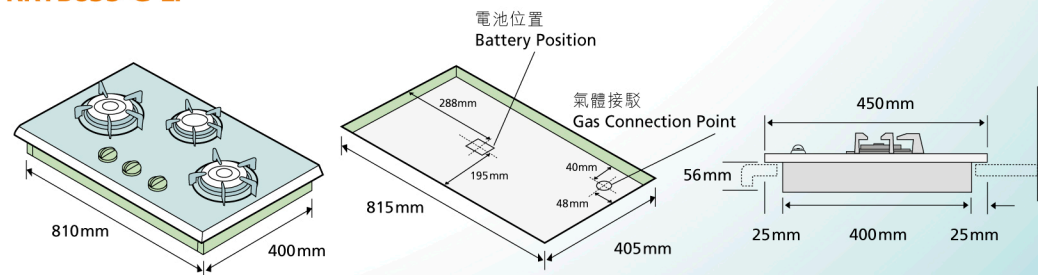

RRDB62S

^ RRDB62S亦可安裝於703 x 403毫米的櫃面開孔
RRDB62S can also be installed in 703 x 403mm bench top cut-out

強化玻璃面
Tempered Glass Surface

RRTB62S-G-LP \$4,980

RRTB83S-G-LP \$5,880

- ◆ 全密封式爐頭設計，令食物汁液不易溢進爐頭內，易於清潔更衛生
Fully sealed burner design avoids food spills, facilitates easy cleaning and enhances hygiene
- ◆ 特大火力爐頭，配以獨立爐芯火，適合不同烹調方式
Extra powerful burner with simmer flame for diverse cooking methods
- ◆ 玻璃底部加上保護膜，提升耐用性
Protective film for tempered glass surface to increase durability

RRTB62S-G-LP

RRTB83S-G-LP

* 平面爐與牆身須保留最少100毫米距離
Recommend to reserve a minimum 100mm distance (depth) between hob and wall