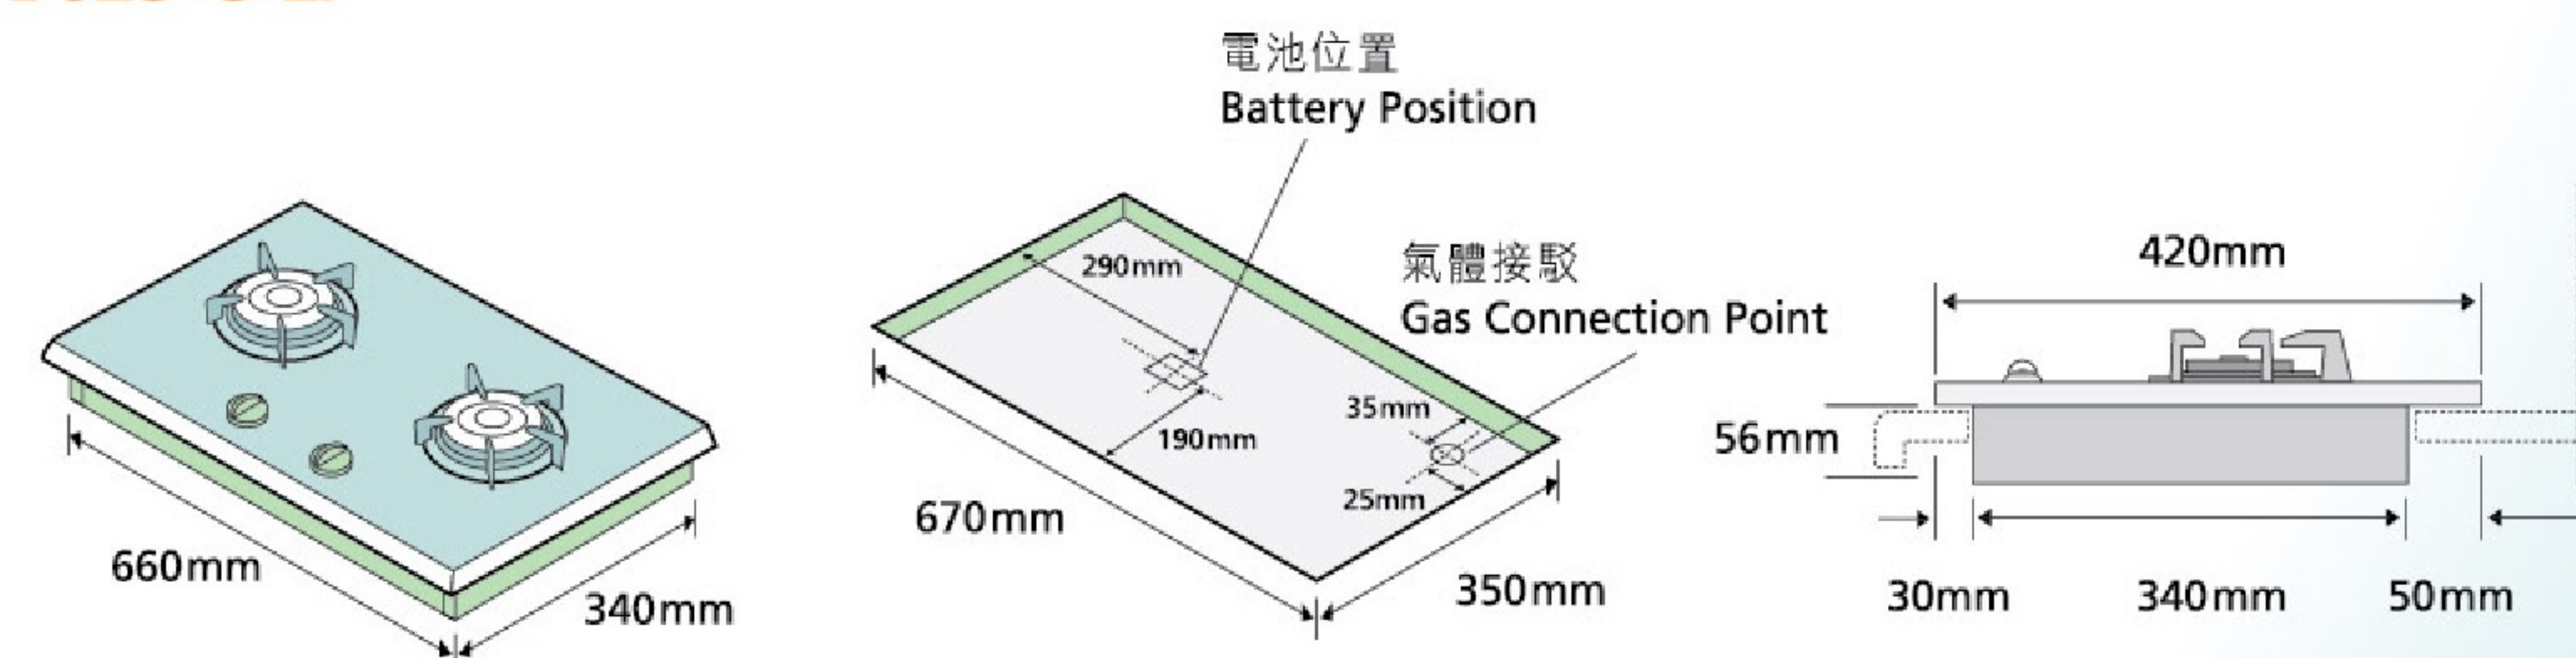

RRDB62S

^ RRDB62S亦可安裝於703 x 403毫米的櫃面開孔
RRDB62S can also be installed in 703 x 403mm bench top cut-out

強化玻璃面
Tempered Glass Surface

RRTB62S-G-LP \$4,980

RRTB83S-G-LP \$5,880

- ◆ 全密封式爐頭設計，令食物汁液不易溢進爐頭內，易於清潔更衛生
Fully sealed burner design avoids food spills, facilitates easy cleaning and enhances hygiene
- ◆ 特大火力爐頭，配以獨立爐芯火，適合不同烹調方式
Extra powerful burner with simmer flame for diverse cooking methods
- ◆ 玻璃底部加上保護膜，提升耐用性
Protective film for tempered glass surface to increase durability

RRTB62S-G-LP

RRTB83S-G-LP

* 平面爐與牆身須保留最少100毫米距離
Recommend to reserve a minimum 100mm distance (depth) between hob and wall