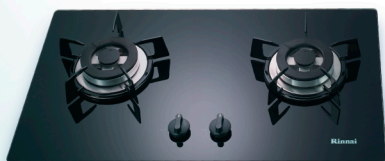

石油氣嵌入式平面爐系列

LPG BUILT-IN HOB SERIES

Rinnai 林內

拉絲面不銹鋼
Hairline Finish Stainless Steel Surface

RRDB62S \$4,180

- ◆ 全密封式爐頭設計，令食物汁液不易溢進爐頭內，易於清潔更衛生
Fully sealed burner design avoids food spills, facilitates easy cleaning and enhances hygiene
- ◆ 提供兩款開孔尺寸選擇
2 cut-out sizes available
- ◆ 特設輔助承托架
Special made auxiliary support

RRDB62S

^ RRDB62S亦可安裝於703 x 403毫米的櫃面開孔
RRDB62S can also be installed in 703 x 403mm bench top cut-out

強化玻璃面
Tempered Glass Surface

RRTB62S-G-LP \$4,980

RRTB83S-G-LP \$5,880

- ◆ 全密封式爐頭設計，令食物汁液不易溢進爐頭內，易於清潔更衛生
Fully sealed burner design avoids food spills, facilitates easy cleaning and enhances hygiene
- ◆ 特大火力爐頭，配以獨立爐芯火，適合不同烹調方式
Extra powerful burner with simmer flame for diverse cooking methods
- ◆ 玻璃底部加上保護膜，提升耐用性
Protective film for tempered glass surface to increase durability