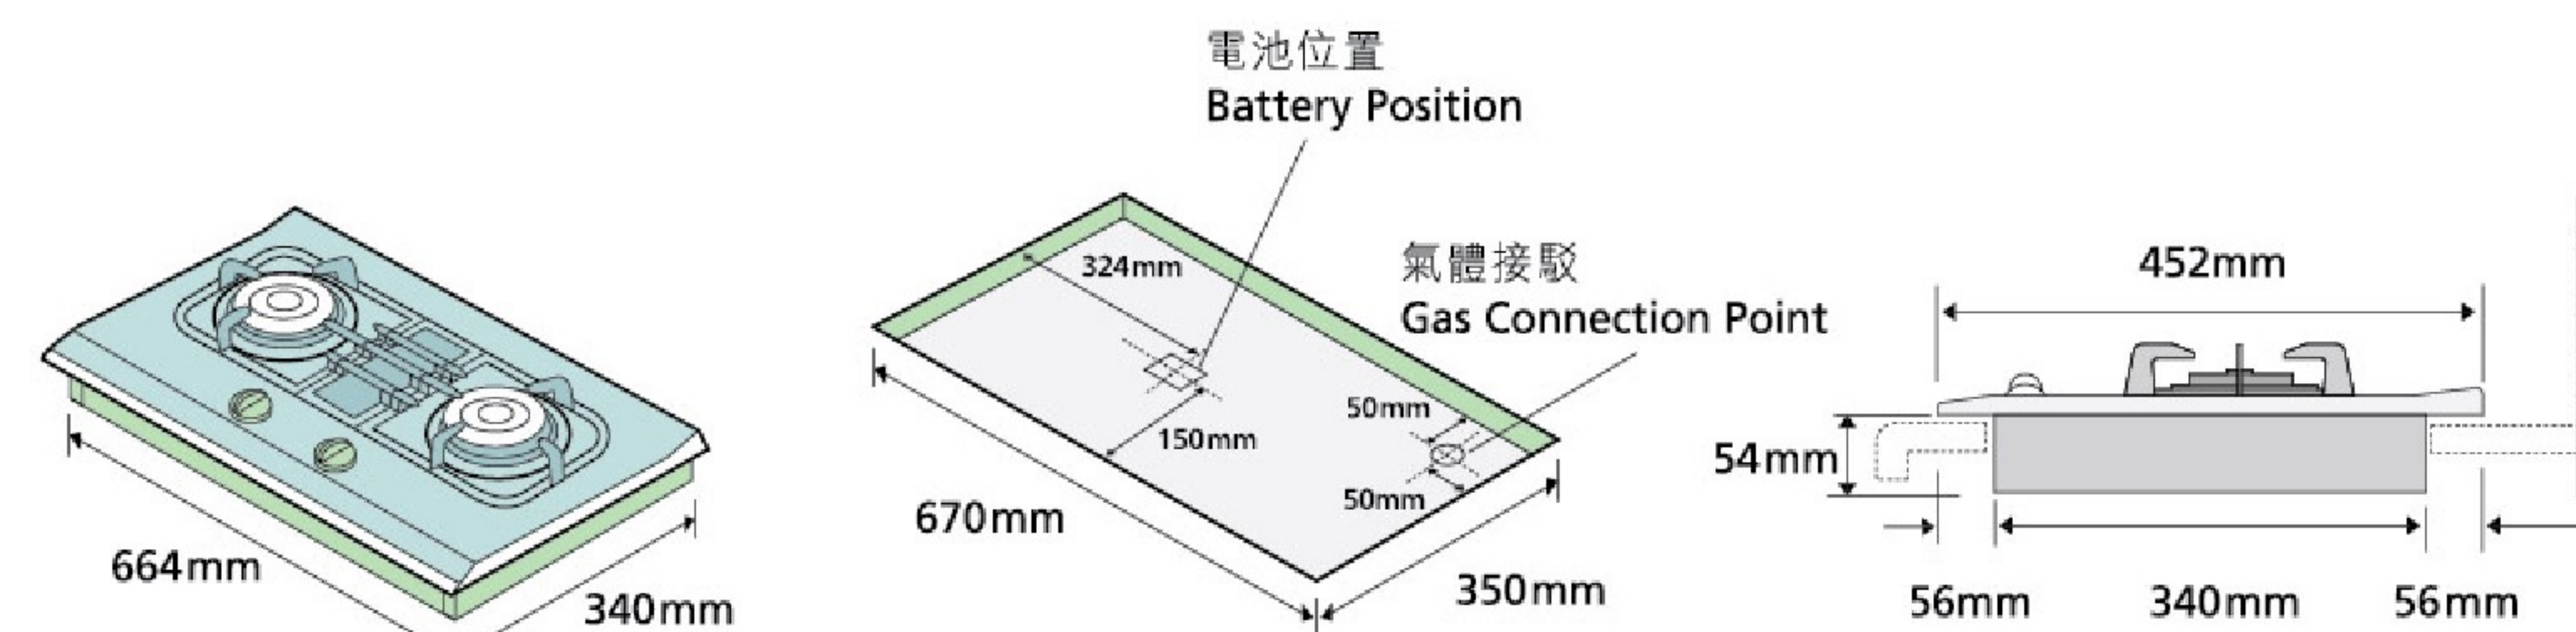

RRDB62S

^ RRDB62S亦可安裝於703 x 403毫米的櫃面開孔
RRDB62S can also be installed in 703 x 403mm bench top cut-out

強化玻璃面
Tempered Glass Surface

RRTB62S-G-LP \$4,980

RRTB83S-G-LP \$5,880

- ◆ 全密封式爐頭設計，令食物汁液不易溢進爐頭內，易於清潔更衛生
Fully sealed burner design avoids food spills, facilitates easy cleaning and enhances hygiene
- ◆ 特大火力爐頭，配以獨立爐芯火，適合不同烹調方式
Extra powerful burner with simmer flame for diverse cooking methods
- ◆ 玻璃底部加上保護膜，提升耐用性
Protective film for tempered glass surface to increase durability