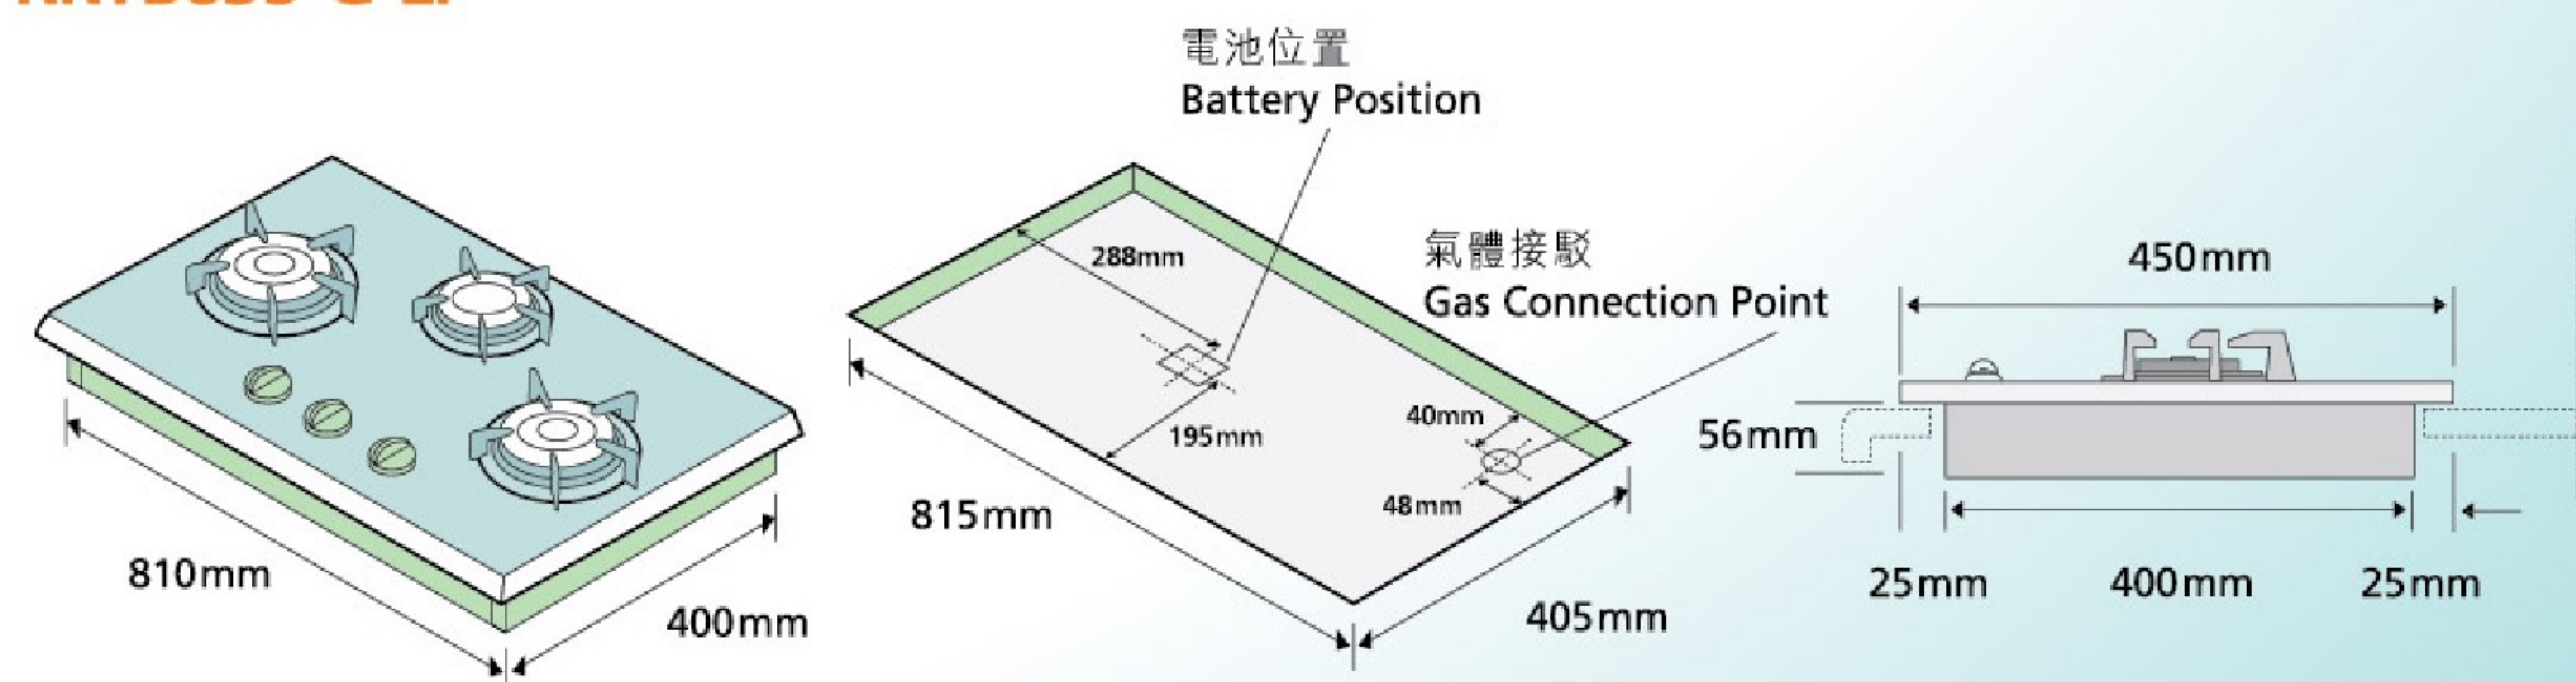

RRDB62S

^ RRDB62S亦可安裝於703 x 403毫米的櫃面開孔
RRDB62S can also be installed in 703 x 403mm bench top cut-out

強化玻璃面
Tempered Glass Surface

RRTB62S-G-LP \$4,980

RRTB83S-G-LP \$5,880

- ◆ 全密封式爐頭設計，令食物汁液不易溢進爐頭內，易於清潔更衛生
Fully sealed burner design avoids food spills, facilitates easy cleaning and enhances hygiene
- ◆ 特大火力爐頭，配以獨立爐芯火，適合不同烹調方式
Extra powerful burner with simmer flame for diverse cooking methods
- ◆ 玻璃底部加上保護膜，提升耐用性
Protective film for tempered glass surface to increase durability

RRTB62S-G-LP

RRTB83S-G-LP

* 平面爐與牆身須保留最少100毫米距離
Recommend to reserve a minimum 100mm distance (depth) between hob and wall