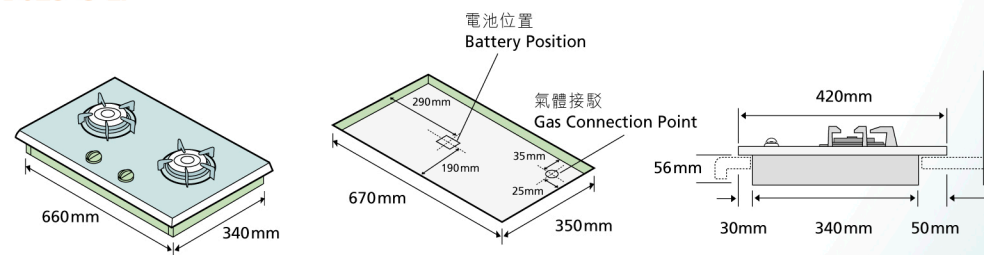

RRDB62S

^ RRDB62S亦可安裝於703 x 403毫米的櫃面開孔
RRDB62S can also be installed in 703 x 403mm bench top cut-out

強化玻璃面
Tempered Glass Surface

RRTB62S-G-LP \$4,980

RRTB83S-G-LP \$5,880

- ◆ 全密封式爐頭設計，令食物汁液不易溢進爐頭內，易於清潔更衛生
Fully sealed burner design avoids food spills, facilitates easy cleaning and enhances hygiene
- ◆ 特大火力爐頭，配以獨立爐芯火，適合不同烹調方式
Extra powerful burner with simmer flame for diverse cooking methods
- ◆ 玻璃底部加上保護膜，提升耐用性
Protective film for tempered glass surface to increase durability

RRTB62S-G-LP

RRTB83S-G-LP

* 平面爐與牆身須保留最少100毫米距離
Recommend to reserve a minimum 100mm distance (depth) between hob and wall